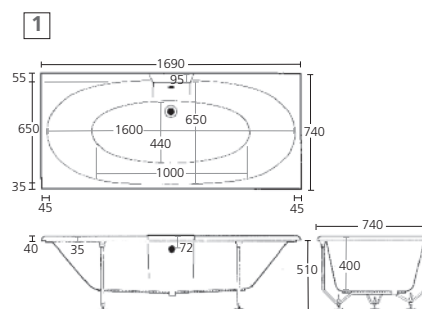

Fresssh Baths

1

2

3

4 5

Double Ended Baths

Description	Code	Ex VAT	Inc VAT
1 Algarve 1700 x 750mm White No TH	352830WT	£189.00	£222.08
2 Elite 1700 x 750mm White No TH	352831WT	£192.15	£225.78

Rectangular Baths

Description	Code	Ex VAT	Inc VAT
3 Granada II 1700 x 700mm Twingrip White 2TH	352802WT	£114.00	£133.95
4 Cascade 1700 x 700mm Plain White 2TH	352800WT	£104.82	£123.16
5 Capri 1500 x 700mm Plain White 2TH	352751WT	£102.20	£120.09

Eco Baths (Water Capacity 130 Litres)

Description	Code	Ex VAT	Inc VAT
6 Windermere Eco 1700 x 700mm Twingrip Bath White 2TH	352804WT	£155.00	£182.13
Windermere Eco 1700 x 700mm Plain White 2TH	352805WT	£139.00	£163.33
7 Coniston Eco 1700 x 700mm Plain White 2TH	352806WT	£139.00	£163.33