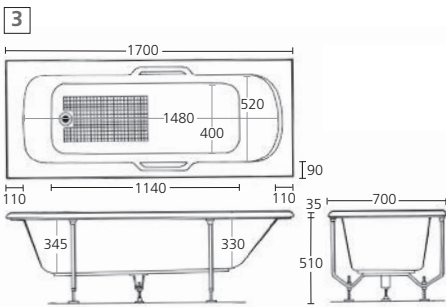

CASCADE
1900 x 750