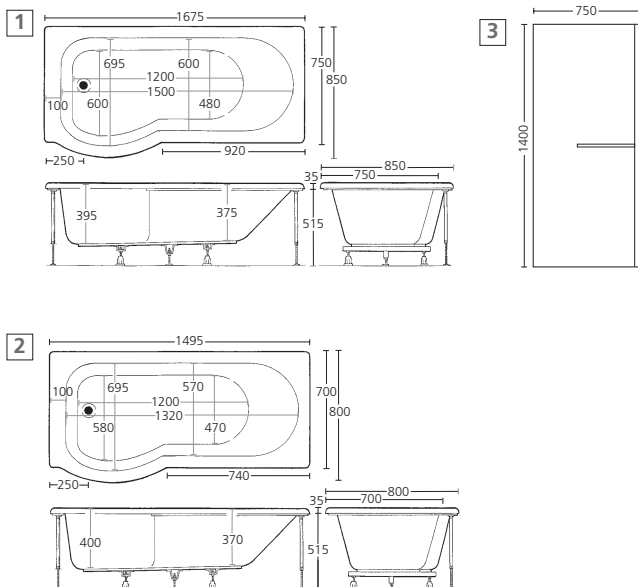

Fresssh Shower Baths

1

2

3

Concept Shower Baths, Panels and Screen

Description	Code	Ex VAT	Inc VAT
1675mm Shower Bath LH White No TH	352810WT	£185.00	£217.38
1675mm Shower Bath RH White No TH	352811WT	£185.00	£217.38
1675mm Concept Front Panel White	352812WT	£62.90	£73.91
750mm Concept End Panel White	352813WT	£23.58	£27.71
1500mm Shower Bath LH White No TH	352820WT	£185.00	£217.38
1500mm Shower Bath RH White No TH	352821WT	£185.00	£217.38
1500mm Concept Front Panel White	352822WT	£62.90	£73.91
700mm Concept End Panel White	352823WT	£23.58	£27.71
3 Bath Screen 5mm Clear Glass c/w Handle	329002CP	£125.00	£146.88

Fresssh Baths

1

2

3

4 5

Double Ended Baths

Description	Code	Ex VAT	Inc VAT
1 Algarve 1700 x 750mm White No TH	352830WT	£189.00	£222.08
2 Elite 1700 x 750mm White No TH	352831WT	£192.15	£225.78

Rectangular Baths

Description	Code	Ex VAT	Inc VAT
3 Granada II 1700 x 700mm Twingrip White 2TH	352802WT	£114.00	£133.95
4 Cascade 1700 x 700mm Plain White 2TH	352800WT	£104.82	£123.16
5 Capri 1500 x 700mm Plain White 2TH	352751WT	£102.20	£120.09

Eco Baths (Water Capacity 130 Litres)

Description	Code	Ex VAT	Inc VAT
6 Windermere Eco 1700 x 700mm Twingrip Bath White 2TH	352804WT	£155.00	£182.13
Windermere Eco 1700 x 700mm Plain White 2TH	352805WT	£139.00	£163.33
7 Coniston Eco 1700 x 700mm Plain White 2TH	352806WT	£139.00	£163.33