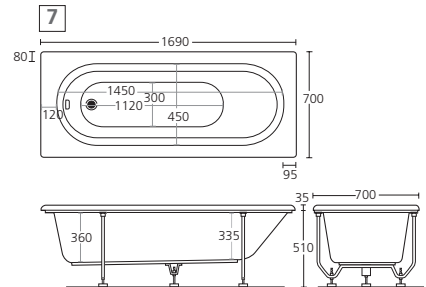

Description	Code	Ex VAT	Inc VAT
3 Granada II 1700 x 700mm Twingrip White 2TH	352802WT	£114.00	£133.95
4 Cascade 1700 x 700mm Plain White 2TH	352800WT	£104.82	£123.16
5 Capri 1500 x 700mm Plain White 2TH	352751WT	£102.20	£120.09

Fresssh Baths

6

7

8

9

10

CASCADE
1900 x 750

Bath Panels

Description	Code	Ex VAT	Inc VAT
8 Ikon 1700mm Front Panel White - 3mm	352840WT	£36.00	£42.30
Ikon 700mm End Panel White - 3mm	352841WT	£21.00	£24.66
Ikon 750mm End Panel White - 3mm	352842WT	£21.00	£24.66
9 Supastyle 1500mm Front Panel White - 2mm	356102WT	£13.59	£15.97
Supastyle 1700mm Front Panel White - 2mm	356101WT	£13.59	£15.97
Supastyle 700mm End Panel White - 2mm	356111WT	£8.32	£9.78
Supastyle 750mm End Panel White - 2mm	356112WT	£8.32	£9.78
10 Duo 1700mm Front Panel White - 15mm	352870WT	£70.00	£82.25
Duo 700mm End Panel White - 15mm	352871WT	£45.00	£52.88