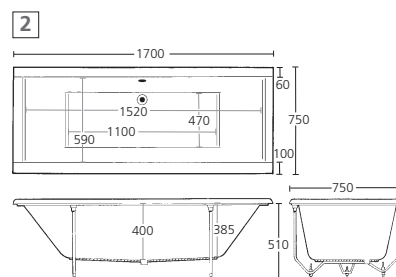

Fresssh Baths

1

2

3

4 5

Double Ended Baths

Description	Code	Ex VAT	Inc VAT
1 Algarve 1700 x 750mm White No TH	352830WT	£189.00	£222.08
2 Elite 1700 x 750mm White No TH	352831WT	£192.15	£225.78

Rectangular Baths

Description	Code	Ex VAT	Inc VAT
3 Granada II 1700 x 700mm Twingrip White 2TH	352802WT	£114.00	£133.95
4 Cascade 1700 x 700mm Plain White 2TH	352800WT	£104.82	£123.16
5 Capri 1500 x 700mm Plain White 2TH	352751WT	£102.20	£120.09

Eco Baths (Water Capacity 130 Litres)

Description	Code	Ex VAT	Inc VAT
6 Windermere Eco 1700 x 700mm Twingrip Bath White 2TH	352804WT	£155.00	£182.13
Windermere Eco 1700 x 700mm Plain White 2TH	352805WT	£139.00	£163.33
7 Coniston Eco 1700 x 700mm Plain White 2TH	352806WT	£139.00	£163.33

Description	Code	Ex VAT	Inc VAT
8 Ikon 1700mm Front Panel White - 3mm	352840WT	£36.00	£42.30
Ikon 700mm End Panel White - 3mm	352841WT	£21.00	£24.66
Ikon 750mm End Panel White - 3mm	352842WT	£21.00	£24.66
9 Supastyle 1500mm Front Panel White - 2mm	356102WT	£13.59	£15.97
Supastyle 1700mm Front Panel White - 2mm	356101WT	£13.59	£15.97
Supastyle 700mm End Panel White - 2mm	356111WT	£8.32	£9.78
Supastyle 750mm End Panel White - 2mm	356112WT	£8.32	£9.78
10 Duo 1700mm Front Panel White - 15mm	352870WT	£70.00	£82.25
Duo 700mm End Panel White - 15mm	352871WT	£45.00	£52.88