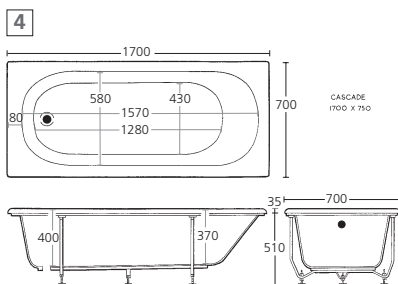

Description	Code	Ex VAT	Inc VAT
3 Granada II 1700 x 700mm Twingrip White 2TH	352802WT	£114.00	£133.95
4 Cascade 1700 x 700mm Plain White 2TH	352800WT	£104.82	£123.16
5 Capri 1500 x 700mm Plain White 2TH	352751WT	£102.20	£120.09

Eco Baths (Water Capacity 130 Litres)

Description	Code	Ex VAT	Inc VAT
6 Windermere Eco 1700 x 700mm Twingrip Bath White 2TH	352804WT	£155.00	£182.13
Windermere Eco 1700 x 700mm Plain White 2TH	352805WT	£139.00	£163.33
7 Coniston Eco 1700 x 700mm Plain White 2TH	352806WT	£139.00	£163.33

Fresssh Baths

6

7

8

9

10

CASCADE
1900 x 750

Bath Panels

Description	Code	Ex VAT	Inc VAT
8 Ikon 1700mm Front Panel White - 3mm	352840WT	£36.00	£42.30
Ikon 700mm End Panel White - 3mm	352841WT	£21.00	£24.66
Ikon 750mm End Panel White - 3mm	352842WT	£21.00	£24.66
9 Supastyle 1500mm Front Panel White - 2mm	356102WT	£13.59	£15.97
Supastyle 1700mm Front Panel White - 2mm	356101WT	£13.59	£15.97
Supastyle 700mm End Panel White - 2mm	356111WT	£8.32	£9.78
Supastyle 750mm End Panel White - 2mm	356112WT	£8.32	£9.78
10 Duo 1700mm Front Panel White - 15mm	352870WT	£70.00	£82.25
Duo 700mm End Panel White - 15mm	352871WT	£45.00	£52.88