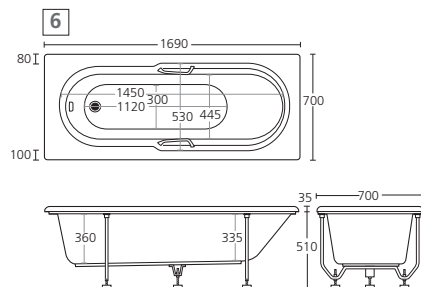

Bath Panels

Description	Code	Ex VAT	Inc VAT
8 Ikon 1700mm Front Panel White - 3mm	352840WT	£36.00	£42.30
Ikon 700mm End Panel White - 3mm	352841WT	£21.00	£24.66
Ikon 750mm End Panel White - 3mm	352842WT	£21.00	£24.66
9 Supastyle 1500mm Front Panel White - 2mm	356102WT	£13.59	£15.97
Supastyle 1700mm Front Panel White - 2mm	356101WT	£13.59	£15.97
Supastyle 700mm End Panel White - 2mm	356111WT	£8.32	£9.78
Supastyle 750mm End Panel White - 2mm	356112WT	£8.32	£9.78
10 Duo 1700mm Front Panel White - 15mm	352870WT	£70.00	£82.25
Duo 700mm End Panel White - 15mm	352871WT	£45.00	£52.88