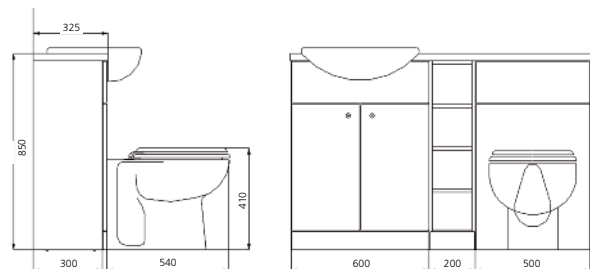

Replacement Top Front Panels

Description	Code	Ex VAT	Inc VAT
600mm - To suit 600mm Basin/Drawer Unit	352621	£32.00	£37.60
500mm - To suit 500mm WC Unit	352622	£29.00	£34.08