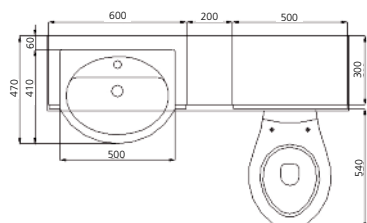

Replacement Top Front Panels

Description	Code	Ex VAT	Inc VAT
600mm - To suit 600mm Basin/Drawer Unit	352621	£32.00	£37.60
500mm - To suit 500mm WC Unit	352622	£29.00	£34.08